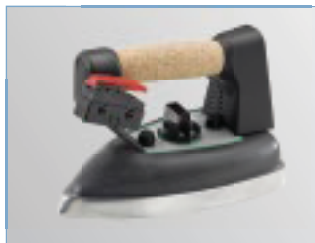

GIUNONE - GIUNONE SOFFIANTE

**TAVOLO DA STIRO
ASPIRANTE + SOFFIANTE
CON FERRO DA STIRO + CALDAIA
REGOLABILE IN ALTEZZA
CON PISTONE SOFT**

VACUUM AND BLOWING
IRONING BOARD EQUIPPED
WITH BOILER AND IRON,
ADJUSTABLE IN HEIGHT
WITH SOFT SPRING

81-97 cm
MOLLA SOFT
SOFT SPRING

Ferro da stiro Black Lemm / K (fornito standard)
Lemm / K Black iron (standard equipment)

PIANO NORMALE
STANDARD BOARD

PIANO MAXI
MAXI BOARD

CONSOLE COMANDI
CONTROL PANEL

Caratteristiche Tecniche Technical Features